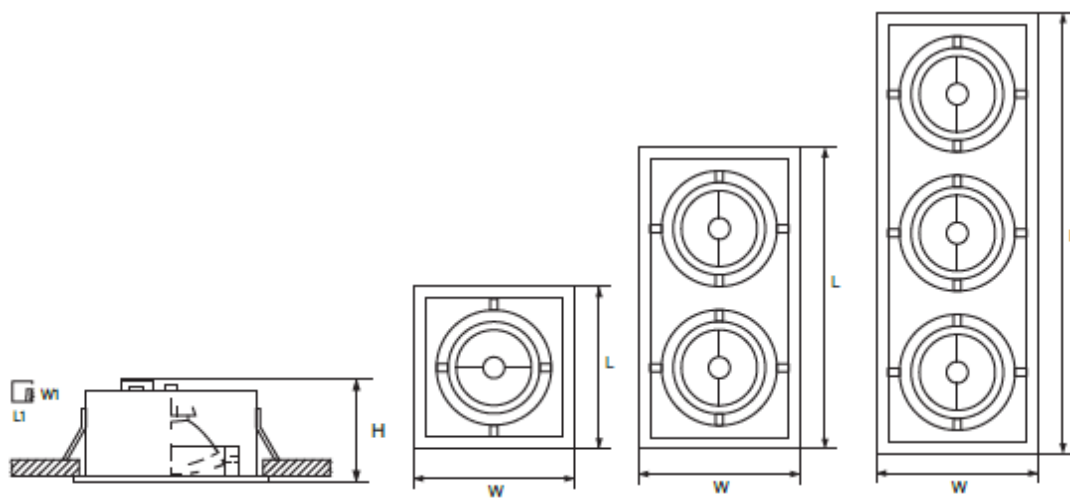

Areas of application

- Commercial sites
- Administrative buildings
- Banks
- Hospitals
- Schools
- Entertainment and leisure spots

Product benefits

- Completely replace traditional lighting fixtures
- Pleasant and uniform light distribution
- Low power consumption
- Repeated switch on/off does not affect the lifespan
- Instant light with maximum luminous flux
- Environmentally friendly - no mercury and lead
- No ultraviolet and infrared rays
- Resistant to shock and vibration-free body
- Low heat emission

Variants and dimensions